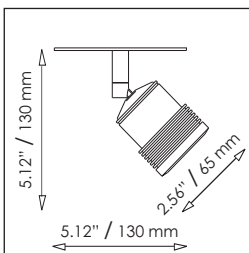

DELTA 51

Surface-mounted luminaire for indoor, fully adjustable

Socket G 5,3 for MR-16 (12 V)

Socket GU 10 for MR-16 (120-230 V)

Socket GX 10 for ES-50

The luminaires are available in aluminum similar to RAL 9006 or solid stainless steel.

DELTA 51 Surface-mounted luminaire, fully adjustable
12 V max 50 W, MR 16 / QR-51 (G 5.3)

Item No	Finish
05-2130-01	aluminum similar to RAL 9006
05-2130-10	solid stainless steel

Use with transformer (not included)

DELTA 51 Surface-mounted luminaire, fully adjustable
120 V max 50 W, MR 16 / QR-51 (G 10) 120-240 V

Item No	Finish
05-2135-01	aluminum similar to RAL 9006
05-2135-10	solid stainless steel

DELTA 51 Surface-mounted luminaire, fully adjustable
HID max 35 W, ES 50 (GX10)

Item No	Finish
05-2026-01	aluminum similar to RAL 9006
05-2026-10	solid stainless steel

ETL pending

Use with electronic metal halide ballast (not included)