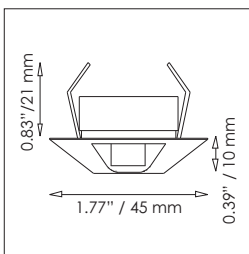

NAMI

Recessed wall washer for indoor, available in different radiation patterns,
LED: 1 W Power LED Side Emitting
Power Supply: LED-converter 350 mA, constant current (not included)
Wiring: In series
Rating: Class II
Lamplife: white 70% at 50,000 hrs

NAMI 3 LED Recessed Luminaire, fixed
1 W Power LED Side Emitting

Item No	Finish	LED Color
07-0075-04	chrome	neutral white 4300K
07-0075-05	matte chrome	neutral white 4300K
07-0075-06	bronze*	neutral white 4300K
07-0070-04	chrome	cool white 5500K
07-0070-05	matte chrome	cool white 5500K
07-0070-06	bronze*	cool white 5500K
07-0070-x4	chrome	
07-0070-x5	matte chrome	
07-0070-x6	bronze*	

*Color variations may occur due to the special plating process

x=1 red
x=2 green
x=3 blue
x=4 amber

Please replace the placeholder "x" in the Item number above with the number of the desired LED color