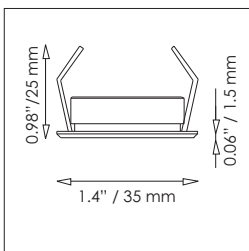

*Color variations may occur due to the special plating process

x=1 red
x=2 green
x=3 blue
x=4 amber

Please replace the placeholder "x" in the Item number above with the number of the desired LED color

Recessed spot light for indoor, acrylic lens with 10° and 30° beam angle or optical glass lens with 60° beam angle.