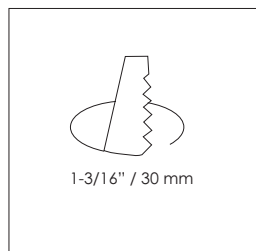

*Color variations may occur due to the special plating process

x=1 red
x=2 green
x=3 blue
x=4 amber

Please replace the placeholder "x" in the Item number above with the number of the desired LED color

Recessed spot light for indoor, acrylic lens with 10° and 30° beam angle or optical glass lens with 60° beam angle.