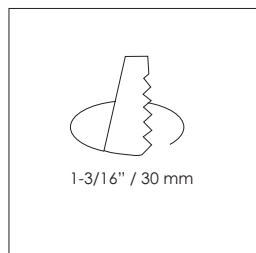

NAMI

Recessed wall washer for indoor, available in different radiation patterns,
LED: 1 W Power LED Side Emitting
Power Supply: LED-converter 350 mA, constant current (not included)
Wiring: In series
Rating: Class II
Lamplife: white 70% at 50,000 hrs

NAMI 1 LED Recessed Luminaire, fixed
1 W Power LED Side Emitting

Item No	Finish	LED Color
07-0065-04	chrome	neutral white 4300K
07-0065-05	matte chrome	neutral white 4300K
07-0065-06	bronze*	neutral white 4300K
07-0060-04	chrome	cool white 5500K
07-0060-05	matte chrome	cool white 5500K
07-0060-06	bronze*	cool white 5500K
07-0060-x4	chrome	
07-0060-x5	matte chrome	
07-0060-x6	bronze*	

*Color variations may occur due to the special plating process

x=1 red
x=2 green
x=3 blue
x=4 amber

Please replace the placeholder "x" in the Item number above with the number of the desired LED color