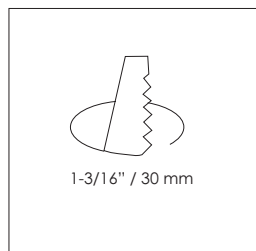

*Color variations may occur due to the special plating process

x=1 red
x=2 green
x=3 blue
x=4 amber

Please replace the placeholder "x" in the Item number above with the number of the desired LED color