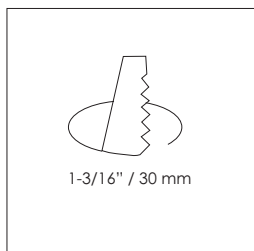

NAMI

Recessed wall washer for indoor, available in different radiation patterns,
LED: 1 W Power LED Side Emitting
Power Supply: LED-converter 350 mA, constant current (not included)
Wiring: In series
Rating: Class II
Lamplife: white 70% at 50,000 hrs

NAMI 2 LED Recessed Luminaire, fixed
1 W Power LED Side Emitting

Item No	Finish	LED Color
07-1065-04	chrome	neutral white 4300K
07-1065-05	matte chrome	neutral white 4300K
07-1065-06	bronze*	neutral white 4300K
07-1060-04	chrome	cool white 5500K
07-1060-05	matte chrome	cool white 5500K
07-1060-06	bronze*	cool white 5500K
07-1060-x4	chrome	
07-1060-x5	matte chrome	
07-1060-x6	bronze*	

*Color variations may occur due to the special plating process

x=1 red
x=2 green
x=3 blue
x=4 amber

Please replace the placeholder "x" in the Item number above with the number of the desired LED color