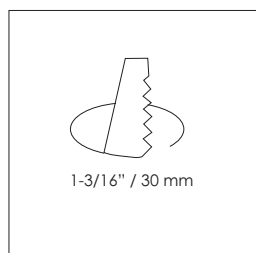

KAN

Recessed spot light for indoor, white POM reflector,
LED: 1 W Power LED
Power Supply: LED-converter 350 mA, constant current (not included)
Wiring: In series
Rating: Class II
Lamplife: white 70% at 50,000 hrs

KAN LED Recessed Luminaire, fixed
1 W Power LED

Item No	Finish	LED Color
07-0030-04	chrome	soft white 3300K
07-0030-05	matte chrome	soft white 3300K
07-0030-06	bronze*	soft white 3300K
07-0035-04	chrome	cool white 5500K
07-0035-05	matte chrome	cool white 5500K
07-0035-06	bronze*	cool white 5500K
07-0030-x4	chrome	
07-0030-x5	matte chrome	
07-0030-x6	bronze*	

*Color variations may occur due to the special plating process

x=1 red
x=2 green
x=3 blue
x=4 amber

Please replace the placeholder "x" in the Item number above with the number of the desired LED color