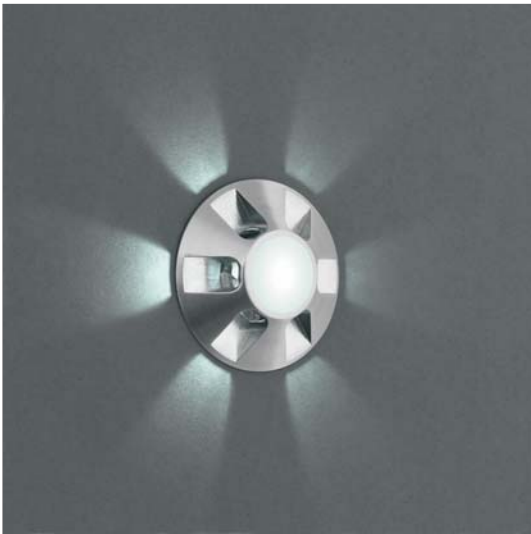

Flexibility

Customize any of the lights to your personal preferences to match your specific environments. Our goal is to provide you with the perfect matching lighting conditions for your individual scenarios. Contact us for any special request that you might have.