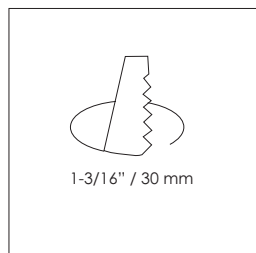

NAMI

Recessed wall washer for indoor, available in different radiation patterns,
LED: 1 W Power LED Side Emitting
Power Supply: LED-converter 350 mA, constant current (not included)
Wiring: In series
Rating: Class II
Lamplife: white 70% at 50,000 hrs

**NAMI 6
LED** Recessed Luminaire, fixed
1 W Power LED Side Emitting

Item No	Finish	LED Color
07-0085-04	chrome	neutral white 4300K
07-0085-05	matte chrome	neutral white 4300K
07-0085-06	bronze*	neutral white 4300K
07-0080-04	chrome	cool white 5500K
07-0080-05	matte chrome	cool white 5500K
07-0080-06	bronze*	cool white 5500K
07-0080-x4	chrome	
07-0080-x5	matte chrome	
07-0080-x6	bronze*	

*Color variations may occur due to the special plating process

x=1 red
x=2 green
x=3 blue
x=4 amber

Please replace the placeholder "x" in the Item number above with the number of the desired LED color