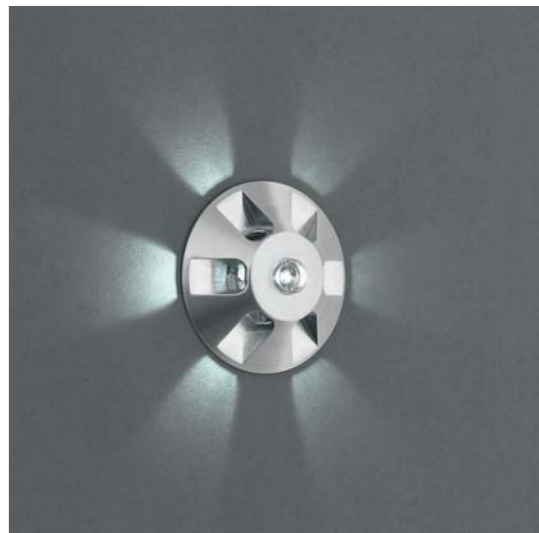

Flexibility

Customize any of the lights to your personal preferences to match your specific environments. Our goal is to provide you with the perfect matching lighting conditions for your individual scenarios. Contact us for any special request that you might have.