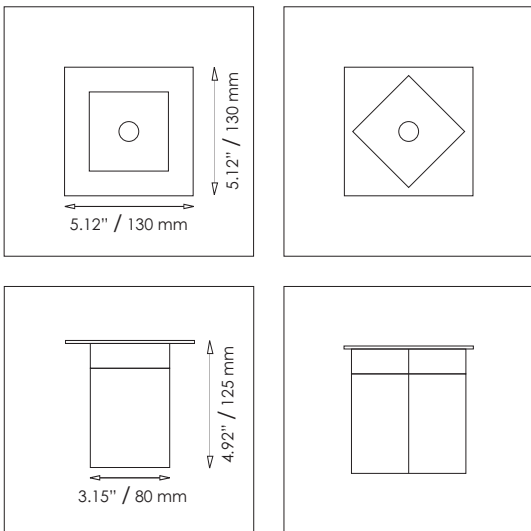

CUBE

Surface-mounted luminaire for indoor, fixed
Socket G 9 /120-240V)
The luminaires are available in stainless steel with hand crafted glass
and can be mounted parallel or diagonal to the ceiling plate.

CUBE Surface-mounted luminaire, fixed
120 V max 2 A, T4 (G 9) 120-240 V

Item No	Finish	Glass Color
05-2055-01	stainless steel	white
05-2055-10	stainless steel	amber
05-2055-01	stainless steel	dark red
05-2055-10	stainless steel	blue