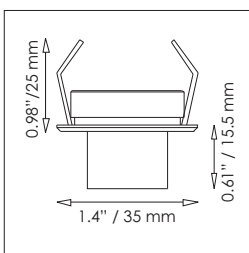

KAN

Recessed spot light for indoor, white POM reflector,
LED: 1 W Power LED
Power Supply: LED-converter 350 mA, constant current (not included)
Wiring: In series
Rating: Class II
Lamplife: white 70% at 50,000 hrs

KAN LED Recessed Luminaire, fixed
1 W Power LED

Item No	Finish	LED Color
07-0030-04	chrome	soft white 3300K
07-0030-05	matte chrome	soft white 3300K
07-0030-06	bronze*	soft white 3300K
07-0035-04	chrome	cool white 5500K
07-0035-05	matte chrome	cool white 5500K
07-0035-06	bronze*	cool white 5500K
07-0030-x4	chrome	
07-0030-x5	matte chrome	
07-0030-x6	bronze*	

*Color variations may occur due to the special plating process

x=1 red
x=2 green
x=3 blue
x=4 amber

Please replace the placeholder "x" in the Item number above with the number of the desired LED color