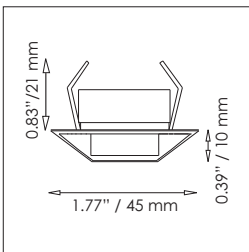

NAMI

Recessed wall washer for indoor, available in different radiation patterns,
LED: 1 W Power LED Side Emitting
Power Supply: LED-converter 350 mA, constant current (not included)
Wiring: In series
Rating: Class II
Lamplife: white 70% at 50,000 hrs

NAMI 2 LED Recessed Luminaire, fixed
1 W Power LED Side Emitting

Item No	Finish	LED Color
07-1065-04	chrome	neutral white 4300K
07-1065-05	matte chrome	neutral white 4300K
07-1065-06	bronze*	neutral white 4300K
07-1060-04	chrome	cool white 5500K
07-1060-05	matte chrome	cool white 5500K
07-1060-06	bronze*	cool white 5500K
07-1060-x4	chrome	
07-1060-x5	matte chrome	
07-1060-x6	bronze*	

*Color variations may occur due to the special plating process

x=1 red
x=2 green
x=3 blue
x=4 amber

Please replace the placeholder "x" in the Item number above with the number of the desired LED color