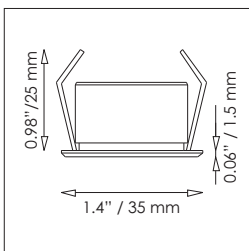

*Color variations may occur due to the special plating process

x=1 red
x=2 green
x=3 blue
x=4 amber

Please replace the placeholder "x" in the Item number above with the number of the desired LED color