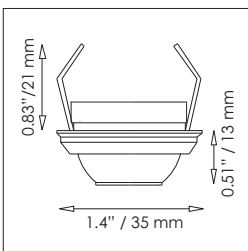

NAU

Recessed spot light for indoor, 60° chrome reflector and diffuser
LED: 1 W Power LED
Power Supply: LED-converter 350 mA, constant current (not included)
Wiring: In series
Rating: Class II
Lamplife: white 70% at 50,000 hrs

**NAU
LED** Recessed Luminaire, pivoting
1 W Power LED

Item No	Finish	LED Color
07-0040-04	chrome	soft white 3300K
07-0040-05	matte chrome	soft white 3300K
07-0040-06	bronze*	soft white 3300K
07-0045-04	chrome	cool white 5500K
07-0045-05	matte chrome	cool white 5500K
07-0045-06	bronze*	cool white 5500K
07-0040-x4	chrome	
07-0040-x5	matte chrome	
07-0040-x6	bronze*	

*Color variations may occur due to the special plating process

x=1 red
x=2 green
x=3 blue
x=4 amber

Please replace the placeholder "x" in the Item number above with the number of the desired LED color