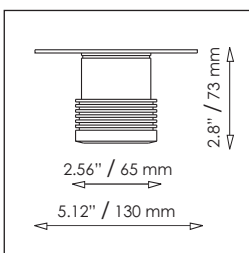

GAMMA 51

Surface-mounted luminaire for indoor, fixed
Socket G 5,3 for MR-16 (12 V)
Socket GU 10 for MR-16 (120-230 V)
Socket GX 10 for ES-50.
The luminaires are available in aluminum similar to RAL 9006 or solid stainless steel.

GAMMA 51 Surface-mounted luminaire, fixed
12 V max 50 W, MR-16 / QR-51 (G 5.3)

Item No **Finish**
05-2020-01 aluminum similar to RAL 9006
05-2020-10 solid stainless steel

Use with transformer (not included)

GAMMA 51 Surface-mounted luminaire, fixed
120 V max 50 W, MR-16 / QR-51 (G 10) 120-240 V

Item No **Finish**
05-2125-01 aluminum similar to RAL 9006
05-2125-10 solid stainless steel

GAMMA 51 Surface-mounted luminaire, fixed
HID max 35 W, ES-50 (GX10)

Item No **Finish**
05-2136-01 aluminum similar to RAL 9006
05-2136-10 solid stainless steel

Use with electronic metal halide ballast (not included)