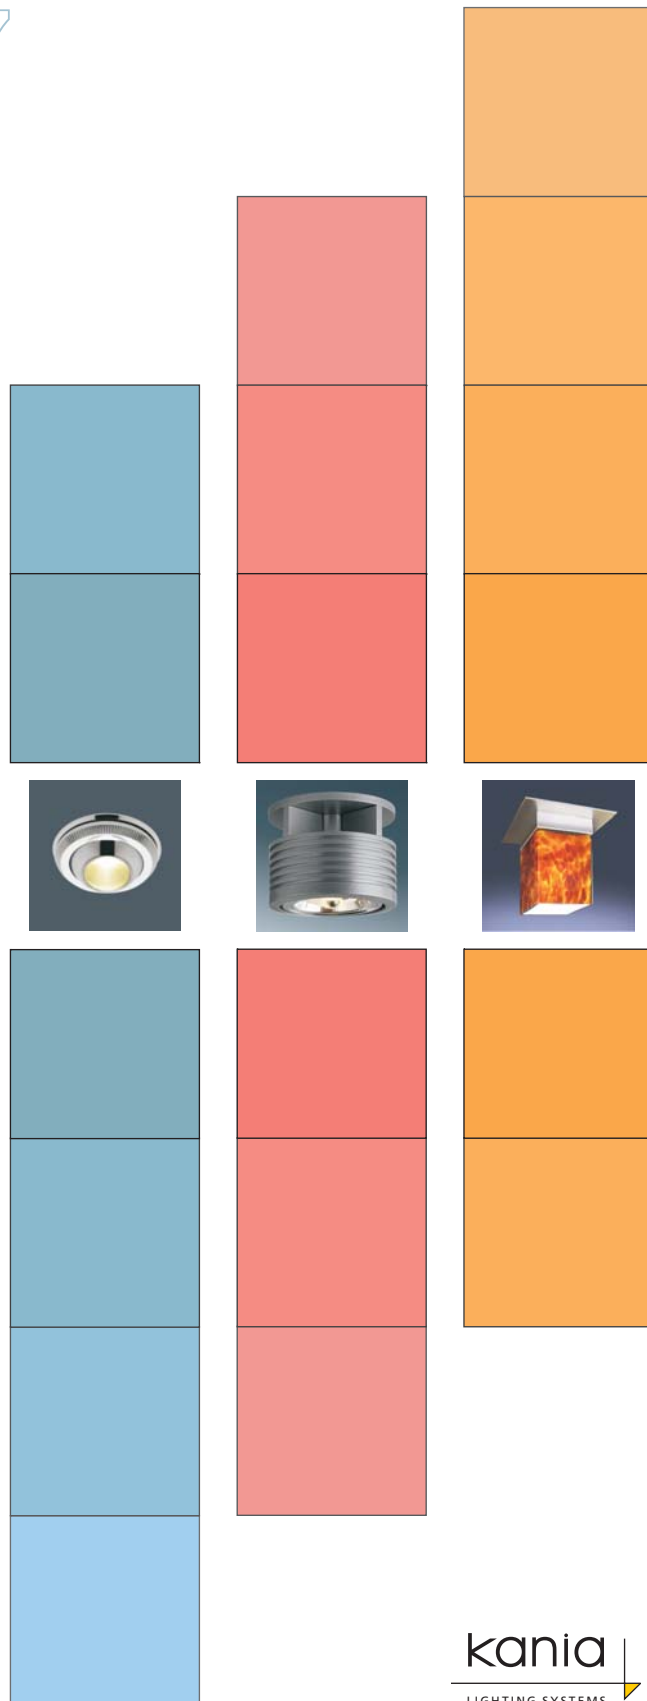

2006/07

DIRECTORY

LED PRO 3

HOSHI	Recessed 1W LED luminaire, perfect for a starry sky and many other decorative light effects	4
KIDO	Recessed 1W LED luminaire with 10°, 30° and 60° beam angle	5
KAN	Recessed 1W LED luminaire with decorative white POM reflector	6
NAU	Pivoting recessed 1W LED luminaire with 60° beam angle and diffuser	7
TOGARI	Recessed 3W LED luminaire with 10°, 30° and 60° beam angle	8
NAMI 1	Recessed 1W LED wall washer with 1 radiation pattern	9
NAMI 2	Recessed 1W LED wall washer with 2 radiation patterns	10
NAMI 3	Recessed 1W LED wall washer with 3 radiation patterns	11
NAMI 6	Recessed 1W LED wall washer with 5 radiation patterns	12
KIYONA	Surface-mounted 1W LED luminaire, fully adjustable with 10°, 30° and 60° beam angle	13
TECHNICAL	LED driver	14
VISIONS	Customized luminaires	15