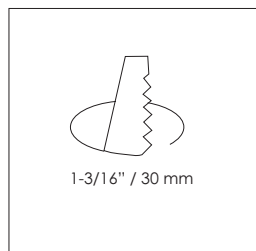

NAMI

Recessed wall washer for indoor, available in different radiation patterns,
LED: 1 W Power LED Side Emitting
Power Supply: LED-converter 350 mA, constant current (not included)
Wiring: In series
Rating: Class II
Lamplife: white 70% at 50,000 hrs

NAMI 3 LED Recessed Luminaire, fixed
1 W Power LED Side Emitting

Item No	Finish	LED Color
07-0075-04	chrome	neutral white 4300K
07-0075-05	matte chrome	neutral white 4300K
07-0075-06	bronze*	neutral white 4300K
07-0070-04	chrome	cool white 5500K
07-0070-05	matte chrome	cool white 5500K
07-0070-06	bronze*	cool white 5500K
07-0070-x4	chrome	
07-0070-x5	matte chrome	
07-0070-x6	bronze*	

*Color variations may occur due to the special plating process

x=1 red
x=2 green
x=3 blue
x=4 amber

Please replace the placeholder "x" in the Item number above with the number of the desired LED color