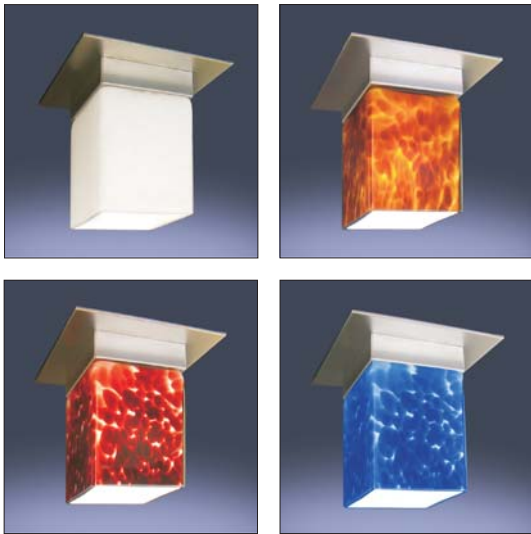

All transformers have electronic internal resettable short circuit protection, thermal protection and overload regulation.

M O N O S

CUBE

Surface-mounted luminaire for indoor, fixed
 Socket G 9 /120-240V)
 The luminaires are available in stainless steel with hand crafted glass
 and can be mounted parallel or diagonal to the ceiling plate.