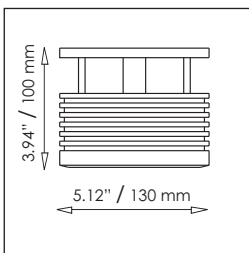

Item No **Finish**
 05-2056-01 aluminum similar to RAL 9006
 05-2056-10 solid stainless steel

Use with electronic metal halide ballast (not included)

Glass Plate for Gamma 111 (Luminaire not included)

Item No	Dimensions	Finish
05-2900-01	10" x 10" / 250 x 250 mm	aluminum
05-2900-10	10" x 10" / 250 x 250 mm	stainless steel