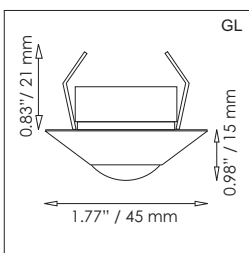

*Color variations may occur due to the special plating process

x=1 red
x=2 green
x=3 blue
x=4 amber

Please replace the placeholder "x" in the Item number above with the number of the desired LED color