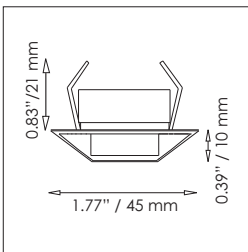

NAMI

Recessed wall washer for indoor, available in different radiation patterns,
LED: 1 W Power LED Side Emitting
Power Supply: LED-converter 350 mA, constant current (not included)
Wiring: In series
Rating: Class II
Lamplife: white 70% at 50,000 hrs

NAMI 1 LED Recessed Luminaire, fixed
1 W Power LED Side Emitting

Item No	Finish	LED Color
07-0065-04	chrome	neutral white 4300K
07-0065-05	matte chrome	neutral white 4300K
07-0065-06	bronze*	neutral white 4300K
07-0060-04	chrome	cool white 5500K
07-0060-05	matte chrome	cool white 5500K
07-0060-06	bronze*	cool white 5500K
07-0060-x4	chrome	
07-0060-x5	matte chrome	
07-0060-x6	bronze*	

*Color variations may occur due to the special plating process

x=1 red
x=2 green
x=3 blue
x=4 amber

Please replace the placeholder "x" in the Item number above with the number of the desired LED color