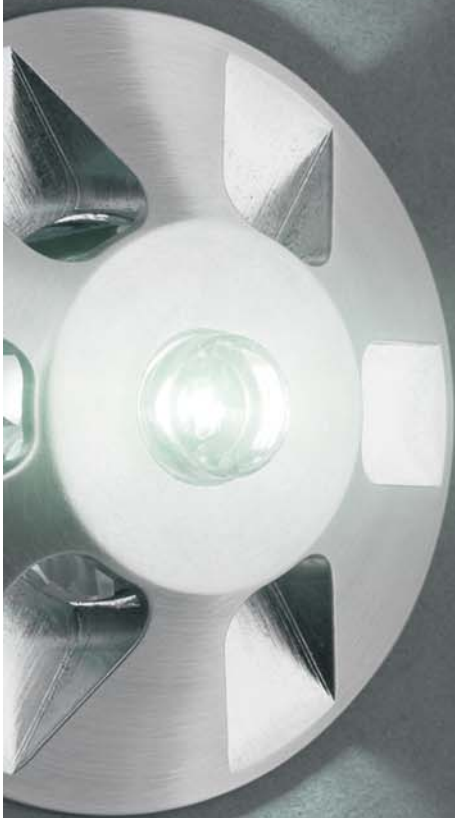

LED

PRO

LED PRO

We redesigned and improved our LED line for professional requirements; the result is our new outstanding LED PRO series solving even the most demanding of tasks.

LED PRO advantage

- Available in chrome, matte chrome and bronze.
- All luminaires have the same mounting system and mounting diameters.
- High quality long lasting materials and finishing.
- Bright light output because of optimized lenses and reflectors.

LED PRO is flexible and designed for customizing. Choose your own finish and LED color for corporate identity or just to match with an interior design.

For our LED PRO luminaires, we exclusive use the world's brightest LEDs offering up to 120 lumens per single source and are available in a variety of configurations.

PRO