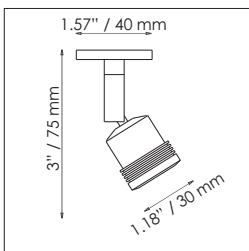

Item No	Finish	LED Color
07-0090-04	chrome	neutral white 4000K
07-0090-05	matte chrome	neutral white 4000K
07-0090-06	bronze*	neutral white 4000K
07-0095-04	chrome	cool white 5500K
07-0095-05	matte chrome	cool white 5500K
07-0095-06	bronze*	cool white 5500K
07-0090-x4	chrome	
07-0090-x5	matte chrome	
07-0090-x6	bronze*	

KIYONA 30° LED Surface mounted Luminaire, fully adjustable, 3 W Power LED, acrylic lens 30° beam angle

Item No	Finish	LED Color
07-0100-04	chrome	neutral white 4000K
07-0100-05	matte chrome	neutral white 4000K
07-0100-06	bronze*	neutral white 4000K
07-0105-04	chrome	cool white 5500K
07-0105-05	matte chrome	cool white 5500K
07-0105-06	bronze*	cool white 5500K
07-0100-x4	chrome	
07-0100-x5	matte chrome	
07-0100-x6	bronze*	

KIYONA GL LED Surface mounted Luminaire, fully adjustable, 3 W Power LED, glass lens 60° beam angle

Item No	Finish	LED Color
07-0130-04	chrome	neutral white 4000K
07-0130-05	matte chrome	neutral white 4000K
07-0130-06	bronze*	neutral white 4000K
07-0135-04	chrome	cool white 5500K
07-0135-05	matte chrome	cool white 5500K
07-0135-06	bronze*	cool white 5500K
07-0130-x4	chrome	
07-0130-x5	matte chrome	
07-0130-x6	bronze*	

*Color variations may occur due to the special plating process

x=1 red
x=2 green
x=3 blue
x=4 amber

Please replace the placeholder "x" in the Item number above with the number of the desired LED color