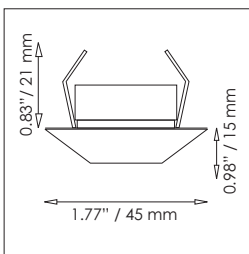

*Color variations may occur due to the special plating process

x=1 red
x=2 green
x=3 blue
x=4 amber

Please replace the placeholder "x" in the Item number above with the number of the desired LED color