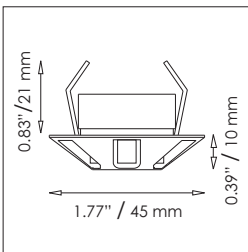

NAMI

Recessed wall washer for indoor, available in different radiation patterns,
LED: 1 W Power LED Side Emitting
Power Supply: LED-converter 350 mA, constant current (not included)
Wiring: In series
Rating: Class II
Lamplife: white 70% at 50,000 hrs

**NAMI 6
LED** Recessed Luminaire, fixed
1 W Power LED Side Emitting

Item No	Finish	LED Color
07-0085-04	chrome	neutral white 4300K
07-0085-05	matte chrome	neutral white 4300K
07-0085-06	bronze*	neutral white 4300K
07-0080-04	chrome	cool white 5500K
07-0080-05	matte chrome	cool white 5500K
07-0080-06	bronze*	cool white 5500K
07-0080-x4	chrome	
07-0080-x5	matte chrome	
07-0080-x6	bronze*	

*Color variations may occur due to the special plating process

x=1 red
x=2 green
x=3 blue
x=4 amber

Please replace the placeholder "x" in the Item number above with the number of the desired LED color