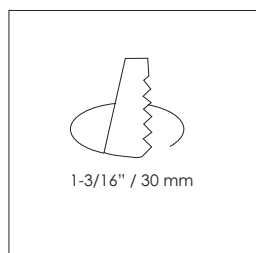

*Color variations may occur due to the special plating process

x=1 red
x=2 green
x=3 blue
x=4 amber

Please replace the placeholder "x" in the Item number above with the number of the desired LED color