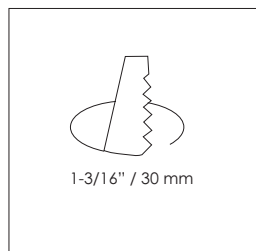

NAU

Recessed spot light for indoor, 60° chrome reflector and diffuser
LED: 1 W Power LED
Power Supply: LED-converter 350 mA, constant current (not included)
Wiring: In series
Rating: Class II
Lamplife: white 70% at 50,000 hrs

**NAU
LED** Recessed Luminaire, pivoting
1 W Power LED

Item No	Finish	LED Color
07-0040-04	chrome	soft white 3300K
07-0040-05	matte chrome	soft white 3300K
07-0040-06	bronze*	soft white 3300K
07-0045-04	chrome	cool white 5500K
07-0045-05	matte chrome	cool white 5500K
07-0045-06	bronze*	cool white 5500K
07-0040-x4	chrome	
07-0040-x5	matte chrome	
07-0040-x6	bronze*	

*Color variations may occur due to the special plating process

x=1 red
x=2 green
x=3 blue
x=4 amber

Please replace the placeholder "x" in the Item number above with the number of the desired LED color