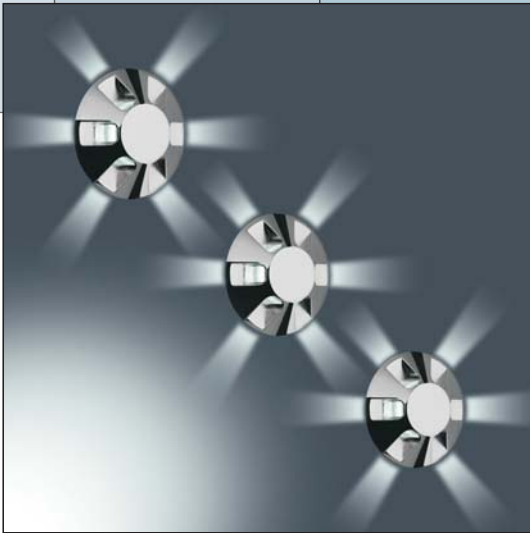

NAMI

Recessed wall washer for indoor, available in different radiation patterns,
LED: 1 W Power LED Side Emitting
Power Supply: LED-converter 350 mA, constant current (not included)
Wiring: In series
Rating: Class II
Lamplife: white 70% at 50,000 hrs