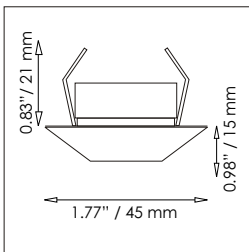

*Color variations may occur due to the special plating process

x=1 red
x=2 green
x=3 blue
x=4 amber

Please replace the placeholder "x" in the Item number above with the number of the desired LED color