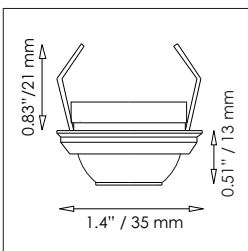

NAU

Recessed spot light for indoor, 30° chrome reflector and diffuser
LED: 1 W Power LED
Power Supply: LED-converter 350 mA, constant current (not included)
Wiring: In series
Rating: Class III
Lamplife: white 70% at 50,000 hrs

NAU LED Recessed Luminaire, pivoting
1 W Power LED, 30° beam angle

Item No	Finish	LED Color
07-0040-04	chrome	soft white 3300K
07-0040-05	matte chrome	soft white 3300K
07-0040-06	bronze*	soft white 3300K
07-0045-04	chrome	cool white 5500K
07-0045-05	matte chrome	cool white 5500K
07-0045-06	bronze*	cool white 5500K
07-0040-x4	chrome	
07-0040-x5	matte chrome	
07-0040-x6	bronze*	

*Color variations may occur due to the special plating process

x=1 red
x=2 green
x=3 blue
x=4 amber

Please replace the placeholder "x" in the Item number above with the number of the desired LED color