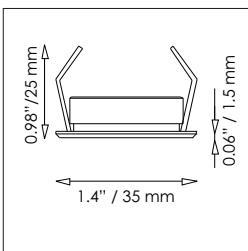

Recessed spot light for indoor, acrylic lens with 10° and 30° beam angle or optical glass lens with 60° beam angle.

LED: 1 W Power LED

Power Supply: LED-converter 350 mA, constant current (not included)