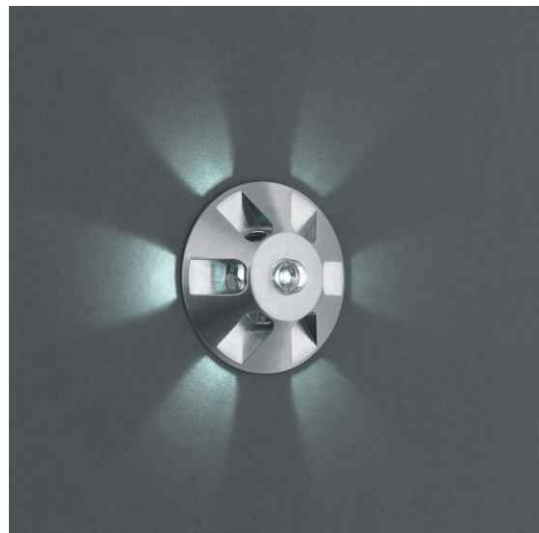

Flexibility

Customize any of the lights to your personal preferences to match your specific environments. Our goal is to provide you with the perfect matching lighting conditions for your individual scenarios. Contact us for any special request that you might have.