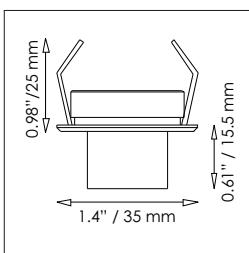

KAN

Recessed spot light for indoor, 70° white POM reflector,
LED: 1 W Power LED
Power Supply: LED-converter 350 mA, constant current (not included)
Wiring: In series
Rating: Class III
Lamplife: white 70% at 50,000 hrs

KAN LED Recessed Luminaire, fixed
1 W Power LED, 70° beam angle

Item No	Finish	LED Color
07-0030-04	chrome	soft white 3300K
07-0030-05	matte chrome	soft white 3300K
07-0030-06	bronze*	soft white 3300K
07-0035-04	chrome	cool white 5500K
07-0035-05	matte chrome	cool white 5500K
07-0035-06	bronze*	cool white 5500K
07-0030-x4	chrome	
07-0030-x5	matte chrome	
07-0030-x6	bronze*	

*Color variations may occur due to the special plating process

x=1 red
x=2 green
x=3 blue
x=4 amber

Please replace the placeholder "x" in the Item number above with the number of the desired LED color