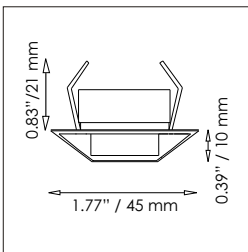

NAMI

Recessed wall washer for indoor, available in different radiation patterns,
LED: 1 W Power LED Side Emitting
Power Supply: LED-converter 350 mA, constant current (not included)
Wiring: In series
Rating: Class III
Lamplife: white 70% at 50,000 hrs

NAMI 2 LED Recessed Luminaire, fixed
1 W Power LED Side Emitting

Item No	Finish	LED Color
07-1065-04	chrome	neutral white 4300K
07-1065-05	matte chrome	neutral white 4300K
07-1065-06	bronze*	neutral white 4300K
07-1060-04	chrome	cool white 5500K
07-1060-05	matte chrome	cool white 5500K
07-1060-06	bronze*	cool white 5500K
07-1060-x4	chrome	
07-1060-x5	matte chrome	
07-1060-x6	bronze*	

*Color variations may occur due to the special plating process

x=1 red
x=2 green
x=3 blue
x=4 amber

Please replace the placeholder "x" in the Item number above with the number of the desired LED color