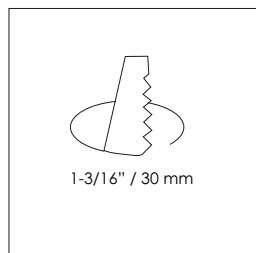

NAMI

Recessed wall washer for indoor, available in different radiation patterns,
LED: 1 W Power LED Side Emitting
Power Supply: LED-converter 350 mA, constant current (not included)
Wiring: In series
Rating: Class III
Lamplife: white 70% at 50,000 hrs

NAMI 2 LED Recessed Luminaire, fixed
1 W Power LED Side Emitting

Item No	Finish	LED Color
07-1065-04	chrome	neutral white 4300K
07-1065-05	matte chrome	neutral white 4300K
07-1065-06	bronze*	neutral white 4300K
07-1060-04	chrome	cool white 5500K
07-1060-05	matte chrome	cool white 5500K
07-1060-06	bronze*	cool white 5500K
07-1060-x4	chrome	
07-1060-x5	matte chrome	
07-1060-x6	bronze*	

*Color variations may occur due to the special plating process

x=1 red
x=2 green
x=3 blue
x=4 amber

Please replace the placeholder "x" in the Item number above with the number of the desired LED color