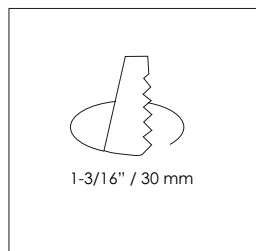

Recessed spot light for indoor, acrylic lens with 10° and 30° beam angle or optical glass lens with 60° beam angle.

LED: 1 W Power LED

Power Supply: LED-converter 350 mA, constant current (not included)