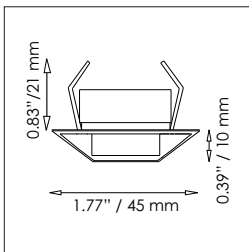

NAMI

Recessed wall washer for indoor, available in different radiation patterns,
LED: 1 W Power LED Side Emitting
Power Supply: LED-converter 350 mA, constant current (not included)
Wiring: In series
Rating: Class III
Lamplife: white 70% at 50,000 hrs

NAMI 1 LED Recessed Luminaire, fixed
1 W Power LED Side Emitting

Item No	Finish	LED Color
07-0065-04	chrome	neutral white 4300K
07-0065-05	matte chrome	neutral white 4300K
07-0065-06	bronze*	neutral white 4300K
07-0060-04	chrome	cool white 5500K
07-0060-05	matte chrome	cool white 5500K
07-0060-06	bronze*	cool white 5500K
07-0060-x4	chrome	
07-0060-x5	matte chrome	
07-0060-x6	bronze*	

*Color variations may occur due to the special plating process

x=1 red
x=2 green
x=3 blue
x=4 amber

Please replace the placeholder "x" in the Item number above with the number of the desired LED color