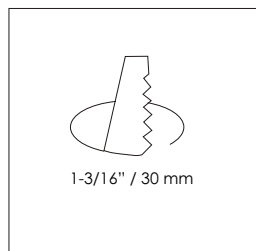

*Color variations may occur due to the special plating process

x=1 red
x=2 green
x=3 blue
x=4 amber

Please replace the placeholder "x" in the Item number above with the number of the desired LED color