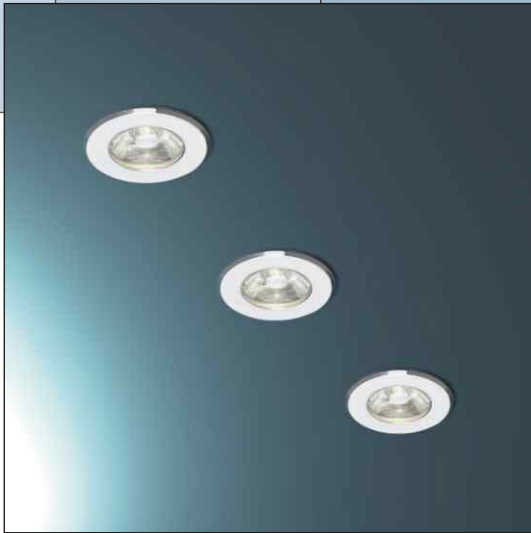

Recessed spot light for indoor, acrylic lens with 10° and 30° beam angle or optical glass lens with 60° beam angle.

LED: 1 W Power LED

Power Supply: LED-converter 350 mA, constant current (not included)

Wiring: In series

Rating: Class III

Lamp life: white 70% at 50,000 hrs

KIDO 10° LED Recessed Luminaire, fixed
1 W Power LED, 10° beam angle

Item No	Finish	LED Color
07-0010-04	chrome	soft white 3300K
07-0010-05	matte chrome	soft white 3300K
07-0010-06	bronze*	soft white 3300K
07-0015-04	chrome	cool white 5500K
07-0015-05	matte chrome	cool white 5500K
07-0015-06	bronze*	cool white 5500K
07-0010-x4	chrome	
07-0010-x5	matte chrome	
07-0010-x6	bronze*	

KIDO 30° LED Recessed Luminaire, fixed
1 W Power LED, 30° beam angle

Item No	Finish	LED Color
07-0020-04	chrome	soft white 3300K
07-0020-05	matte chrome	soft white 3300K
07-0020-06	bronze*	soft white 3300K
07-0025-04	chrome	cool white 5500K
07-0025-05	matte chrome	cool white 5500K
07-0025-06	bronze*	cool white 5500K
07-0020-x4	chrome	
07-0020-x5	matte chrome	
07-0020-x6	bronze*	

KIDO GL LED Recessed Luminaire, fixed
1 W Power LED, glass lens 60° beam angle

Item No	Finish	LED Color
07-0020-04	chrome	soft white 3300K
07-0020-05	matte chrome	soft white 3300K
07-0020-06	bronze*	soft white 3300K
07-0025-04	chrome	cool white 5500K
07-0025-05	matte chrome	cool white 5500K
07-0025-06	bronze*	cool white 5500K
07-0020-x4	chrome	
07-0020-x5	matte chrome	
07-0020-x6	bronze*