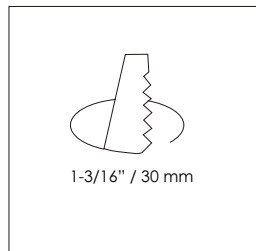

*Color variations may occur due to the special plating process

x=1 red
x=2 green
x=3 blue
x=4 amber

Please replace the placeholder "x" in the Item number above with the number of the desired LED color