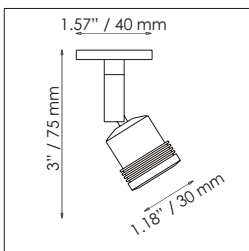

Item No	Finish	LED Color
07-0090-04	chrome	neutral white 4000K
07-0090-05	matte chrome	neutral white 4000K
07-0090-06	bronze*	neutral white 4000K
07-0095-04	chrome	cool white 5500K
07-0095-05	matte chrome	cool white 5500K
07-0095-06	bronze*	cool white 5500K
07-0090-x4	chrome	
07-0090-x5	matte chrome	
07-0090-x6	bronze*	

KIYONA 30° LED Surface mounted Luminaire, fully adjustable, 3 W Power LED, acrylic lens 30° beam angle

Item No	Finish	LED Color
07-0100-04	chrome	neutral white 4000K
07-0100-05	matte chrome	neutral white 4000K
07-0100-06	bronze*	neutral white 4000K
07-0105-04	chrome	cool white 5500K
07-0105-05	matte chrome	cool white 5500K
07-0105-06	bronze*	cool white 5500K
07-0100-x4	chrome	
07-0100-x5	matte chrome	
07-0100-x6	bronze*	

KIYONA GL LED Surface mounted Luminaire, fully adjustable, 3 W Power LED, glass lens 60° beam angle

Item No	Finish	LED Color
07-0130-04	chrome	neutral white 4000K
07-0130-05	matte chrome	neutral white 4000K
07-0130-06	bronze*	neutral white 4000K
07-0135-04	chrome	cool white 5500K
07-0135-05	matte chrome	cool white 5500K
07-0135-06	bronze*	cool white 5500K
07-0130-x4	chrome	
07-0130-x5	matte chrome	
07-0130-x6	bronze*	

*Color variations may occur due to the special plating process

x=1 red
x=2 green
x=3 blue
x=4 amber

Please replace the placeholder "x" in the Item number above with the number of the desired LED color