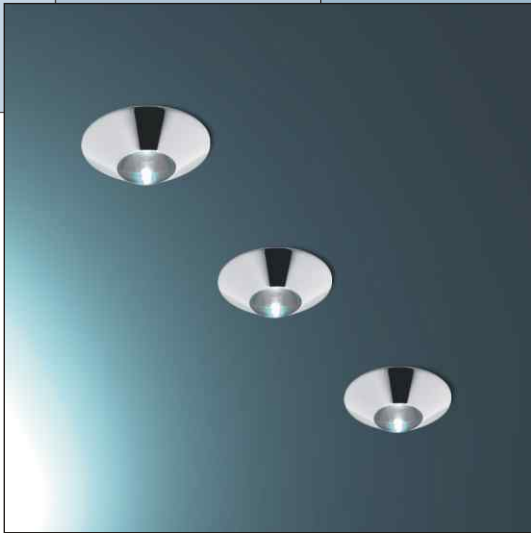

TOGARI

Recessed spot light for indoor, acrylic lens with 10° and 30° beam angle or optical glass lens with 60° beam angle.

LED: 3 W Power LED

Power Supply: LED-converter 700 mA, constant current (not included)

Wiring: In series

Rating: Class III

Lamp life: white 70% at 50,000 hrs

TOGARI 10° LED Recessed Luminaire, fixed
3 W Power LED, acrylic lens 10° beam angle

Item No	Finish	LED Color
07-1055-04	chrome	neutral white 4000K
07-1055-05	matte chrome	neutral white 4000K
07-1055-06	bronze*	neutral white 4000K
07-1050-04	chrome	cool white 5500K
07-1050-05	matte chrome	cool white 5500K
07-1050-06	bronze*	cool white 5500K
07-1050-x4	chrome	
07-1050-x5	matte chrome	
07-1050-x6	bronze*	

TOGARI 30° LED Recessed Luminaire, fixed
3 W Power LED, acrylic lens 30° beam angle

Item No	Finish	LED Color
07-2055-04	chrome	neutral white 4000K
07-2055-05	matte chrome	neutral white 4000K
07-2055-06	bronze*	neutral white 4000K
07-2050-04	chrome	cool white 5500K
07-2050-05	matte chrome	cool white 5500K
07-2050-06	bronze*	cool white 5500K
07-2050-x4	chrome	
07-2050-x5	matte chrome	
07-2050-x6	bronze*	

TOGARI GL LED Recessed Luminaire, fixed, glass lens 60° beam angle
3 W Power LED, glass lens 60° beam angle

Item No	Finish	LED Color
07-0055-04	chrome	neutral white 4000K
07-0055-05	matte chrome	neutral white 4000K
07-0055-06	bronze*	neutral white 4000K
07-0050-04	chrome	cool white 5500K
07-0050-05	matte chrome	cool white 5500K
07-0050-06	bronze*	cool white 5500K
07-0050-x4	chrome	
07-0050-x5	matte chrome	
07-0050-x6	bronze*