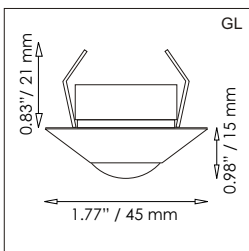

*Color variations may occur due to the special plating process

x=1 red
x=2 green
x=3 blue
x=4 amber

Please replace the placeholder "x" in the Item number above with the number of the desired LED color