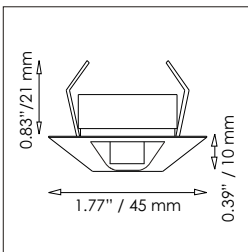

NAMI

Recessed wall washer for indoor, available in different radiation patterns,
LED: 1 W Power LED Side Emitting
Power Supply: LED-converter 350 mA, constant current (not included)
Wiring: In series
Rating: Class III
Lamplife: white 70% at 50,000 hrs

NAMI 3 LED Recessed Luminaire, fixed
1 W Power LED Side Emitting

Item No	Finish	LED Color
07-0075-04	chrome	neutral white 4300K
07-0075-05	matte chrome	neutral white 4300K
07-0075-06	bronze*	neutral white 4300K
07-0070-04	chrome	cool white 5500K
07-0070-05	matte chrome	cool white 5500K
07-0070-06	bronze*	cool white 5500K
07-0070-x4	chrome	
07-0070-x5	matte chrome	
07-0070-x6	bronze*	

*Color variations may occur due to the special plating process

x=1 red
x=2 green
x=3 blue
x=4 amber

Please replace the placeholder "x" in the Item number above with the number of the desired LED color