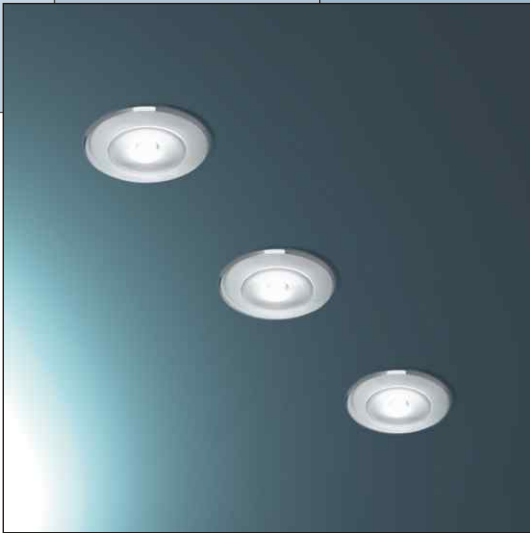

HOSHI

Recessed star light for indoor, white POM reflector - perfect for a starry sky and many other decorative light effects

LED: 1 W Power LED

Power Supply: LED-converter 350 mA, constant current (not included)

Wiring: In series

Rating: Class III

Lamp life: white 70% at 50,000 hrs