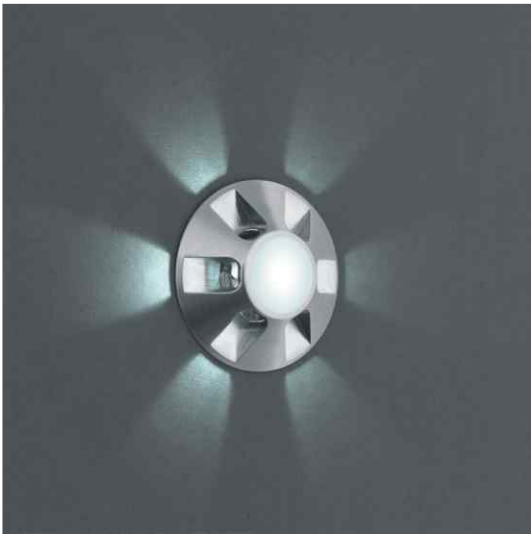

Flexibility

Customize any of the lights to your personal preferences to match your specific environments. Our goal is to provide you with the perfect matching lighting conditions for your individual scenarios. Contact us for any special request that you might have.