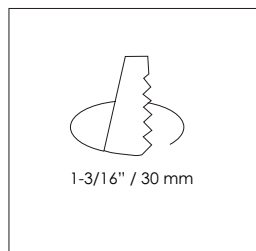

NAU

Recessed spot light for indoor, 30° chrome reflector and diffuser
LED: 1 W Power LED
Power Supply: LED-converter 350 mA, constant current (not included)
Wiring: In series
Rating: Class III
Lamplife: white 70% at 50,000 hrs

NAU LED Recessed Luminaire, pivoting
1 W Power LED, 30° beam angle

Item No	Finish	LED Color
07-0040-04	chrome	soft white 3300K
07-0040-05	matte chrome	soft white 3300K
07-0040-06	bronze*	soft white 3300K
07-0045-04	chrome	cool white 5500K
07-0045-05	matte chrome	cool white 5500K
07-0045-06	bronze*	cool white 5500K
07-0040-x4	chrome	
07-0040-x5	matte chrome	
07-0040-x6	bronze*	

*Color variations may occur due to the special plating process

x=1 red
x=2 green
x=3 blue
x=4 amber

Please replace the placeholder "x" in the Item number above with the number of the desired LED color