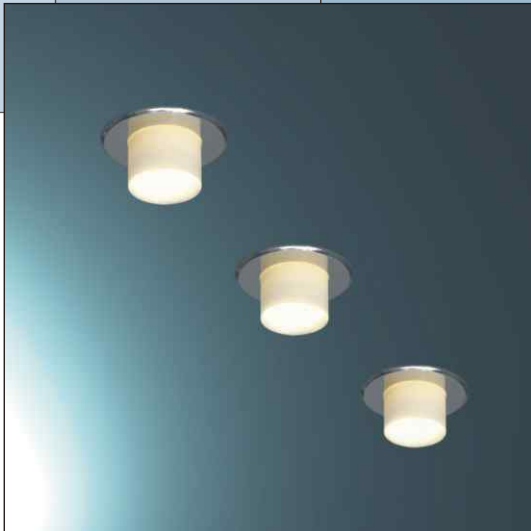

KAN

Recessed spot light for indoor, 70° white POM reflector,
LED: 1 W Power LED
Power Supply: LED-converter 350 mA, constant current (not included)
Wiring: In series
Rating: Class III
Lamplife: white 70% at 50,000 hrs