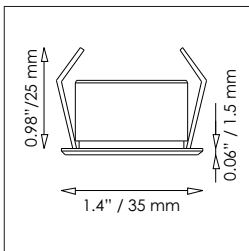

*Color variations may occur due to the special plating process

x=1 red
x=2 green
x=3 blue
x=4 amber

Please replace the placeholder "x" in the Item number above with the number of the desired LED color