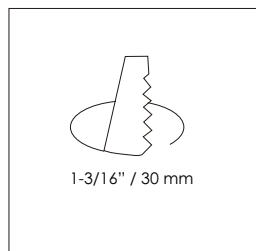

NAMI

Recessed wall washer for indoor, available in different radiation patterns,
LED: 1 W Power LED Side Emitting
Power Supply: LED-converter 350 mA, constant current (not included)
Wiring: In series
Rating: Class III
Lamplife: white 70% at 50,000 hrs

NAMI 1 LED Recessed Luminaire, fixed
1 W Power LED Side Emitting

Item No	Finish	LED Color
07-0065-04	chrome	neutral white 4300K
07-0065-05	matte chrome	neutral white 4300K
07-0065-06	bronze*	neutral white 4300K
07-0060-04	chrome	cool white 5500K
07-0060-05	matte chrome	cool white 5500K
07-0060-06	bronze*	cool white 5500K
07-0060-x4	chrome	
07-0060-x5	matte chrome	
07-0060-x6	bronze*	

*Color variations may occur due to the special plating process

x=1 red
x=2 green
x=3 blue
x=4 amber

Please replace the placeholder "x" in the Item number above with the number of the desired LED color