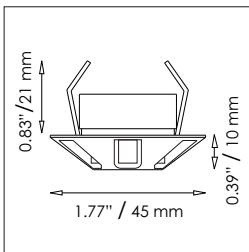

NAMI

Recessed wall washer for indoor, available in different radiation patterns,
LED: 1 W Power LED Side Emitting
Power Supply: LED-converter 350 mA, constant current (not included)
Wiring: In series
Rating: Class III
Lamplife: white 70% at 50,000 hrs

**NAMI 6
LED** Recessed Luminaire, fixed
1 W Power LED Side Emitting

Item No	Finish	LED Color
07-0085-04	chrome	neutral white 4300K
07-0085-05	matte chrome	neutral white 4300K
07-0085-06	bronze*	neutral white 4300K
07-0080-04	chrome	cool white 5500K
07-0080-05	matte chrome	cool white 5500K
07-0080-06	bronze*	cool white 5500K
07-0080-x4	chrome	
07-0080-x5	matte chrome	
07-0080-x6	bronze*	

*Color variations may occur due to the special plating process

x=1 red
x=2 green
x=3 blue
x=4 amber

Please replace the placeholder "x" in the Item number above with the number of the desired LED color