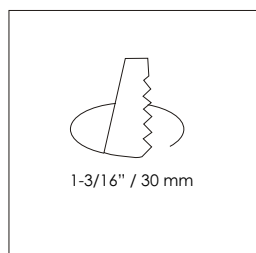

KAN

Recessed spot light for indoor, 70° white POM reflector,
LED: 1 W Power LED
Power Supply: LED-converter 350 mA, constant current (not included)
Wiring: In series
Rating: Class III
Lamplife: white 70% at 50,000 hrs

KAN LED Recessed Luminaire, fixed
1 W Power LED, 70° beam angle

Item No	Finish	LED Color
07-0030-04	chrome	soft white 3300K
07-0030-05	matte chrome	soft white 3300K
07-0030-06	bronze*	soft white 3300K
07-0035-04	chrome	cool white 5500K
07-0035-05	matte chrome	cool white 5500K
07-0035-06	bronze*	cool white 5500K
07-0030-x4	chrome	
07-0030-x5	matte chrome	
07-0030-x6	bronze*	

*Color variations may occur due to the special plating process

x=1 red
x=2 green
x=3 blue
x=4 amber

Please replace the placeholder "x" in the Item number above with the number of the desired LED color